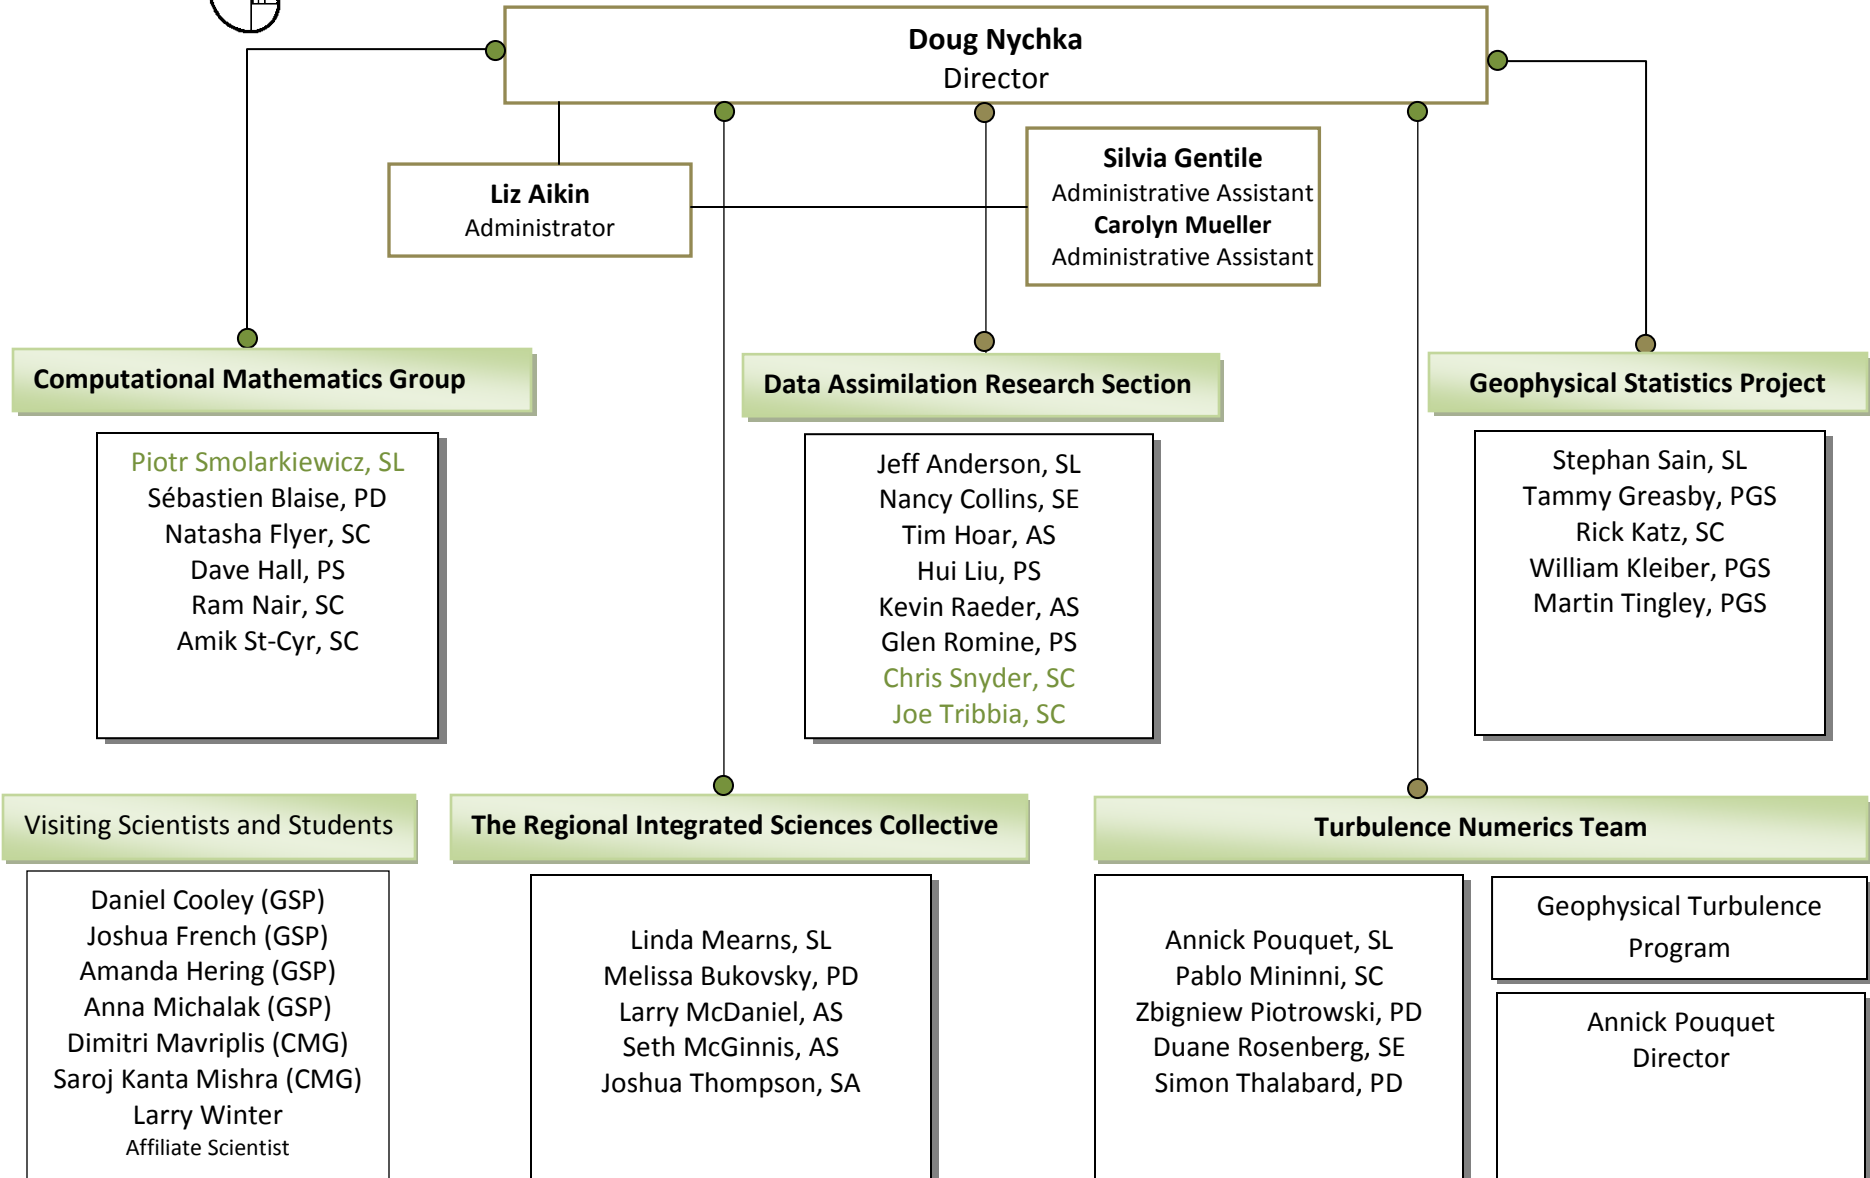

Institute for Mathematics Applied to Geosciences

www.image.ucar.edu

AS –Associate Scientist

GRA-Graduate Research Assistant

PD- Post Doc

PGS- Post Grad Scientist

PS- Project Scientist

SA- Student Assistant

Joint Appointment

SC- Scientist

SE- Software Engineer/ Programmer

SL- Section Leader